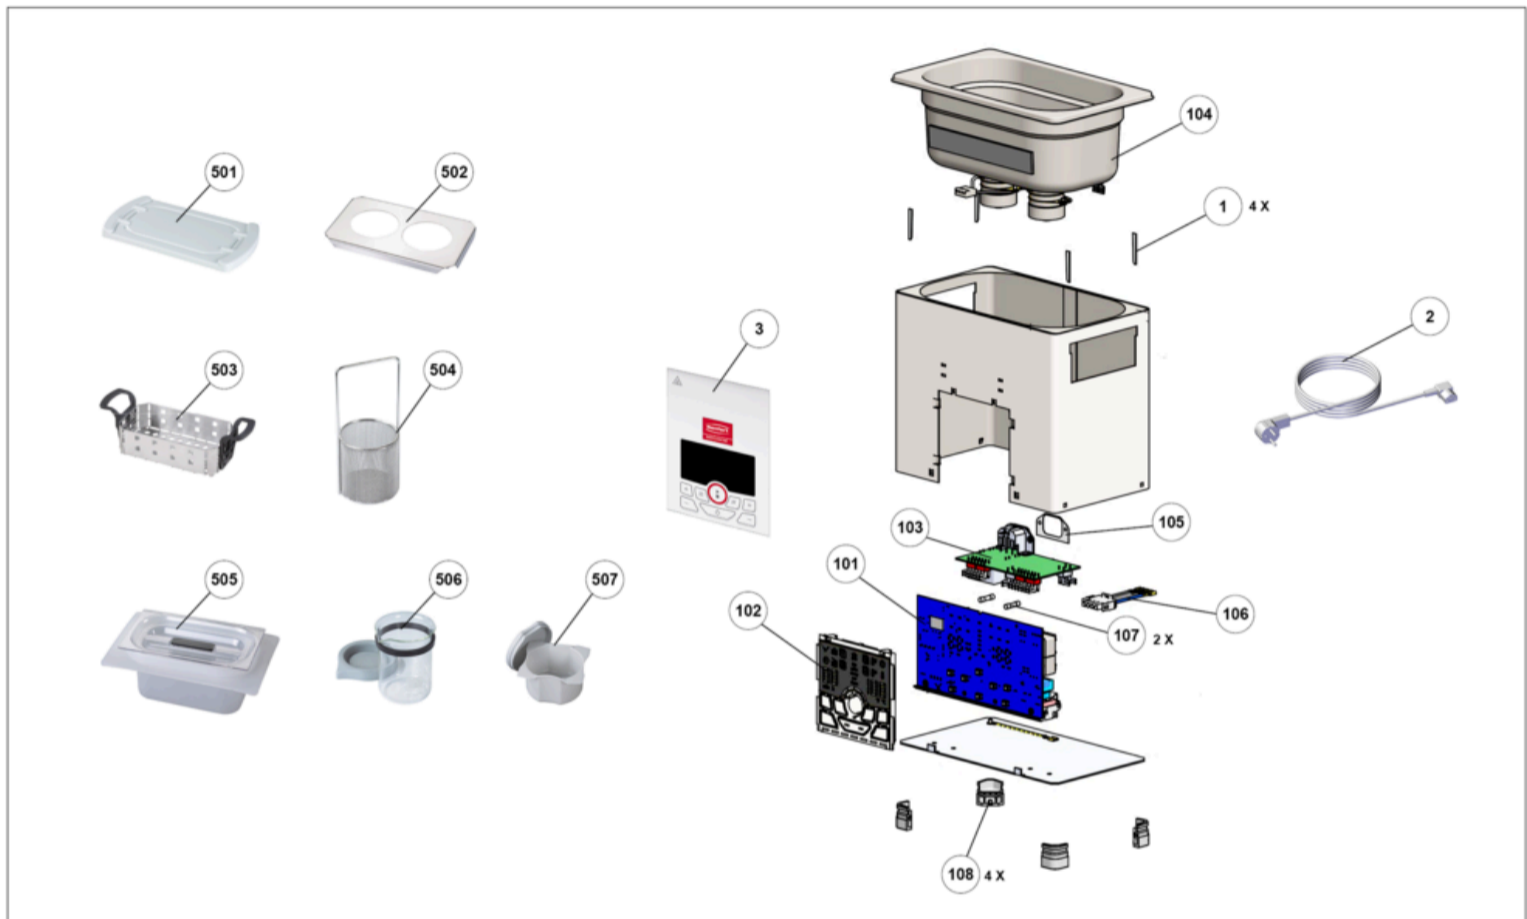

## Spare parts 18510000 Version A

Reparaturzeichnung • Repair services drawings • Eclatés pour les services de réparation • Esplosi per servizi d'assistenza  
Diseños para servicios de reparaciones • Загрузка чертежей для ремонтных мастерских

1851 X000 Easyclean MD

21-1286 24102024/A

Position	Product name	Item number
1	Locking mechanism 1851	900033827
2	Mains cable 230 V with low-power plug	900032750
101	Circuit board configured Easyclean MD	900033832
102	Holder for printed circuit board	900033833
103	Electronics circuit board complete	900033830
104	Ultrasound well 230 V	900033826
105	Seal 1851	900033829
106	Cable harness Easyclean MD	900033831
107	Fuse 5x20mm, T15A	900033837

Position	Product name	Item number
108	Equipment base	900033836
501	Plastic lid	18500001
502	Stainless steel insert cover	18500002
503	Stainless steel basket	18500003
504	Stainless steel immersion basket 59mm	18500004
505	Plastic bath insert for acids	18500005
506	Cleaning jar	18500006
507	Plastic container with lid	18500007 *